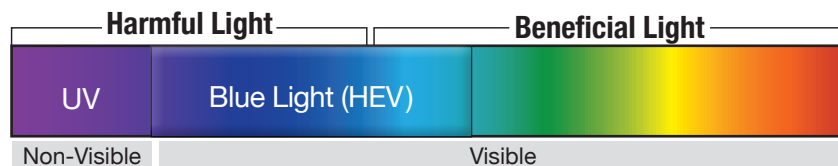

DIGITAL EYE LAB Network

TOTAL SOLUTION PORTFOLIO

A Complete Blue Light Control Strategy

bluDEFENSE

Lens Materials – harmful blue light absorbing and filtering technology built into the lens monomer

Coating – reflects harmful blue light and UV away from the eye

Shamir Blue Zero™

Lens Treatment - provides protection from potential harm from natural and artificial light sources

techshield^{Blue}

Advanced blue light defense in a premium anti-reflective coating

TechShield is a trademark of Plexus Optix, Inc.

BLUTECH^{Blue} LENSES

Incorporates Blue Light Plus™, a proprietary combination of pigments and dyes infused into the lens.

For more information, contact your **ABB OPTICAL GROUP** Account Manager or DIGITAL EYE LAB Network Eyewear Specialist, today!

2.15.19